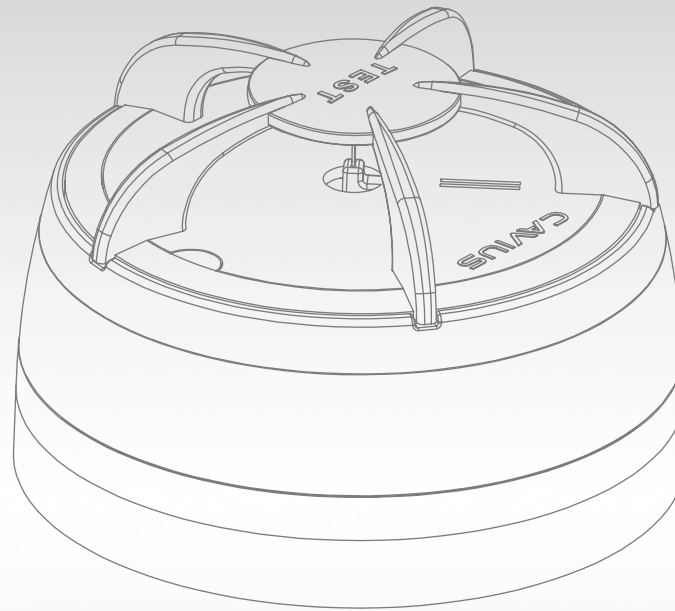

CAVIUS

PRODUCT NAME: CAVIUS RF MAINS POWERED HEAT ALARM, 78MM

PRODUCT NUMBER: CV3202

WIRELESS
ALARM FAMILY
HEAT
ALARM

MAINS
POWERED

DANISH
DESIGN

100%
TESTED

WIRELESS
ALARM FAMILY

MAINS
POWERED
HEAT
ALARM

CAVIUS

PRODUCT NAME: CAVIUS RF MAINS POWERED HEAT ALARM, 78MM **PRODUCT NUMBER:** CV3202

PRODUCT DATA:

DEVICE TYPE:

Mains powered thermal heat alarm device with wireless interlink and battery back-up.

Placed max 5,3 meters away from any heating source.

FUNCTION:

The alarm makes a reading every 2 seconds.

INSTALLATION POSITION:

Wall & ceiling. Set of 2 x screws and 2 x plugs included.

PRODUCT DIMENSIONS: